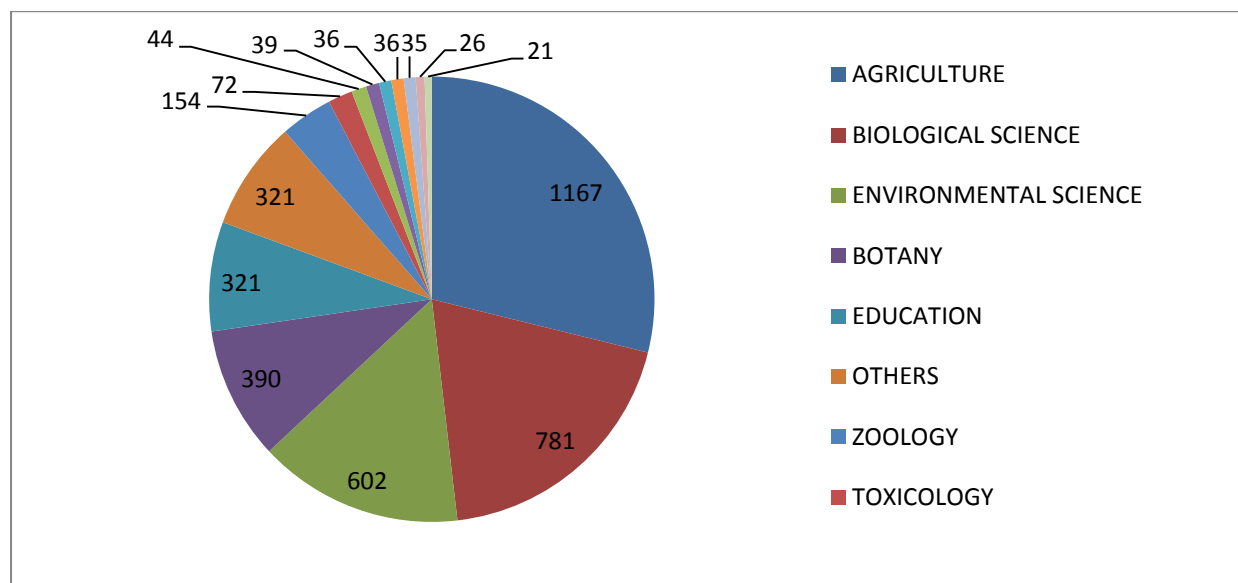

**Top 15 Subject Category wherein Bidhan Chandra Krishi Viswavidyalay
have contributed most**

S.NO	Subject Category	Articles	Citation
1	AGRICULTURE	1167	1190
2	BIOLOGICAL SCIENCE	781	306
3	ENVIRONMENTAL SCIENCE	602	222
4	BOTANY	390	441
5	EDUCATION	321	83
6	OTHERS	321	83
7	ZOOLOGY	154	85
8	TOXICOLOGY	72	79
9	CHEMISTRY	44	26
10	METEOROLOGY	39	19
11	ECONOMICS	36	5
12	VETERINARY SCIENCE	36	24
13	BIOTECHNOLOGY	35	28
14	FORESTRY	26	14
15	FOOD AND BEVERAGE SCIENCE	21	13