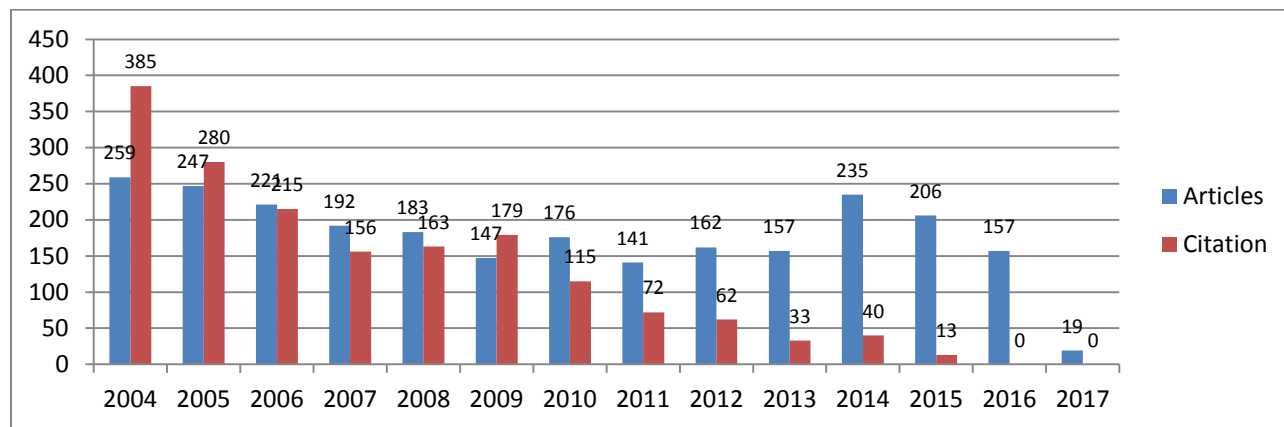

Indian Citation Index (ICI)

INSTITUTION ANALYSED REPORT

Sample Report

Data Depth - 2004 Onwards
Report Date – 8th August 2017
Source – Indian Citation Index

Bidhan Chandra Krishi Viswavidyalaya

Details of Research Contribution indexed in Indian Citation Index (ICI)

Bidhan Chandra Krishi Viswavidyalaya

Total No. of Articles published by Authors affiliated to Bidhan Chandra Krishi Viswavidyalaya (BCKV):
2502 Articles

Total No. of Journals wherein Articles are contributed by Bidhan Chandra Krishi Viswavidyalaya (BCKV):
190 Journals

Total No. of Subject Categories covered by Bidhan Chandra Krishi Viswavidyalaya (BCKV): **36 Subjects**

Articles Published & Citations Received by Bidhan Chandra Krishi Viswavidyalaya (BCKV)

<u>S.NO</u>	<u>Year</u>	<u>Articles</u>	<u>Citation</u>	<u>Citation density</u>	<u>Article/Citation</u>
1	2004	259	385	1.486	1
2	2005	247	280	1.134	1
3	2006	221	215	0.973	1
4	2007	192	156	0.813	1
5	2008	183	163	0.891	1
6	2009	147	179	1.218	1
7	2010	176	115	0.653	2
8	2011	141	72	0.511	2
9	2012	162	62	0.383	3
10	2013	157	33	0.21	5
11	2014	235	40	0.17	6
12	2015	206	13	0.063	16
13	2016	157	0	0	N/A
14	2017	19	0	0	N/A